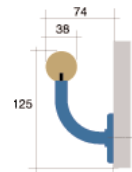

HRW6C

Fixings @ 800mm centres