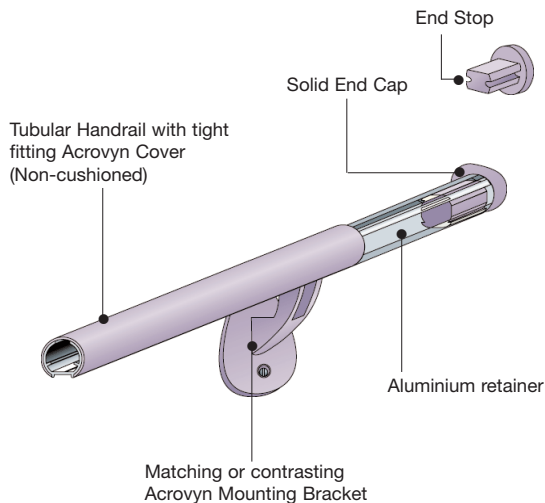

C/S Acrovyn® Handrails

▲ Diakonissen Hospital Frankfurt (Germany)

▲ Kindergarten (France)

C/S **Acrovyn**® Handrails combine functionality, safety and great looks to provide robust wall protection, lower maintenance costs and less damage.

The wide range of forms and modern colour palette, allows the specifier to be more creative in design without having to compromise on performance.

HR6

HRW6C

Fixings @ 800mm centres

Please Note
This is an unfinished wood product designed for specialist finishing on site

Handrail available in four wood options

Fixings @ 800mm centres

Use the C/S **Acrovyn**® Colour Chart Pull Out to view our **Standard** and **Semi-standard Colour Chips**

▲ Royal Victoria Hospital Belfast (Northern Ireland)