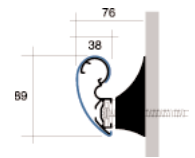

▲ Inmarsat London (UK)

▲ Schwerin Clinic (Germany)

HRWS6C

HRB35

Please Note
This is an unfinished wood product designed for specialist finishing on site

Handrail available in four wood options

Fixings @ 800mm centres