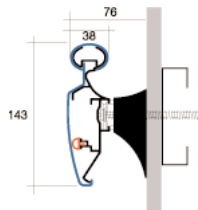

Use the C/S Acrovyn® Colour Chart Pull Out to view our Standard and Semi-standard Colour Chips

C/S Acrovyn® Handrails

▲ Worcestershire Royal Hospital PFI (UK)

▲ University Hospital Denver (USA)

Elegant, ergonomically designed profiles provide the ultimate in form and function. They are constructed to withstand the severe punishment associated with distribution and circulation areas with regular heavily laden traffic. The **HRB20** and **HRBW20** profiles benefit from the new 'Rapid Fix' installation system, which dramatically simplifies installation, saving both time and money.

HRB4C

HRW10C

Fixings @ 800mm centres

Please Note
This is an unfinished wood product designed for specialist finishing on site

Fixings @ 800mm centres

Use the C/S Acrovyn® Colour Chart Pull Out to view our Standard and Semi-standard Colour Chips

▲ Maternity Hospital Prague (Czech Republic)

▲ Nurse Maude Hospice (New Zealand)

HRB20

HRBW20

Fixings @ 800mm centres

Please Note
This is an unfinished wood product designed for specialist finishing on site