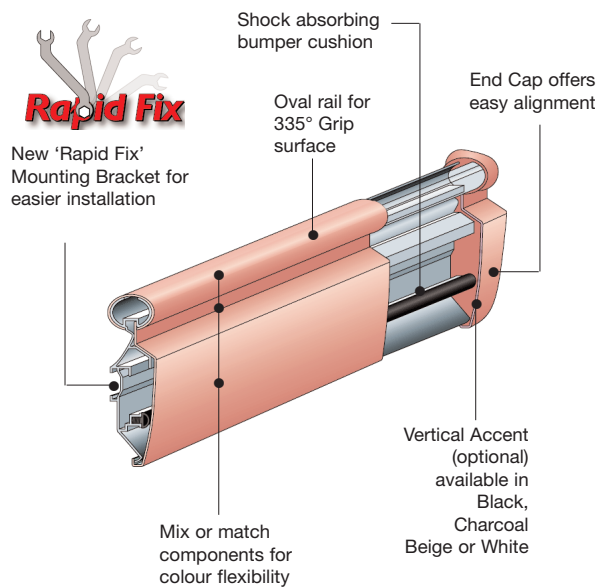

Use the C/S Acrovyn® Colour Chart Pull Out to view our Standard and Semi-standard Colour Chips

C/S Acrovyn® Handrails

▲ Worcestershire Royal Hospital PFI (UK)

▲ University Hospital Denver (USA)

Elegant, ergonomically designed profiles provide the ultimate in form and function. They are constructed to withstand the severe punishment associated with distribution and circulation areas with regular heavily laden traffic. The **HRB20** and **HRBW20** profiles benefit from the new 'Rapid Fix' installation system, which dramatically simplifies installation, saving both time and money.

▲ Maternity Hospital Prague (Czech Republic)

▲ Nurse Maude Hospice (New Zealand)

HRB20

HRBW20

Fixings @ 800mm centres

Please Note
This is an unfinished wood product designed for specialist finishing on site