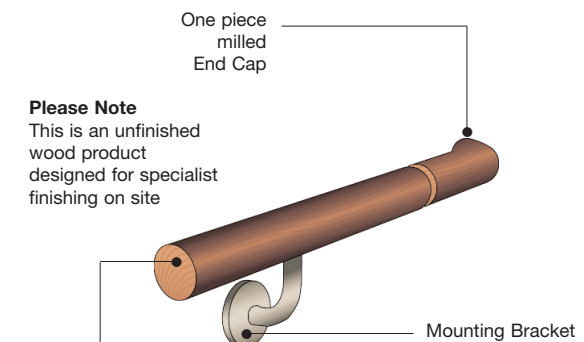

The wide range of forms and modern colour palette, allows the specifier to be more creative in design without having to compromise on performance.

HR6

HRW6C

Fixings @ 800mm centres

Please Note
This is an unfinished wood product designed for specialist finishing on site

Handrail available in four wood options

Fixings @ 800mm centres

Use the C/S **Acrovyn**® Colour Chart Pull Out to view our **Standard** and **Semi-standard Colour Chips**

▲ Royal Victoria Hospital Belfast (Northern Ireland)