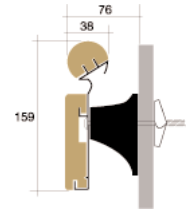

Use the C/S Acrovyn® Colour Chart Pull Out to view our Standard and Semi-standard Colour Chips

C/S Acrovyn® Handrails

▲ Worcestershire Royal Hospital PFI (UK)

▲ University Hospital Denver (USA)

Elegant, ergonomically designed profiles provide the ultimate in form and function. They are constructed to withstand the severe punishment associated with distribution and circulation areas with regular heavily laden traffic. The **HRB20** and **HRBW20** profiles benefit from the new 'Rapid Fix' installation system, which dramatically simplifies installation, saving both time and money.

HRB4C

HRW10C

Fixings @ 800mm centres

Please Note
This is an unfinished wood product designed for specialist finishing on site

Fixings @ 800mm centres

Use the C/S Acrovyn® Colour Chart Pull Out to view our Standard and Semi-standard Colour Chips