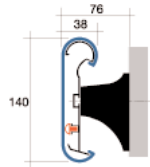

Use the C/S Acrovyn® Colour Chart Pull Out to view our Standard and Semi-standard Colour Chips

C/S Acrovyn® Handrails

▲ Worcestershire Royal Hospital PFI (UK)

▲ University Hospital Denver (USA)

Elegant, ergonomically designed profiles provide the ultimate in form and function. They are constructed to withstand the severe punishment associated with distribution and circulation areas with regular heavily laden traffic. The **HRB20** and **HRBW20** profiles benefit from the new 'Rapid Fix' installation system, which dramatically simplifies installation, saving both time and money.

HRB4C

HRW10C

Fixings @ 800mm centres

Please Note
This is an unfinished wood product designed for specialist finishing on site

Fixings @ 800mm centres

Use the C/S Acrovyn® Colour Chart Pull Out to view our Standard and Semi-standard Colour Chips