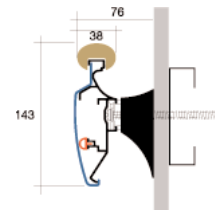

HRB4C

HRW10C

Fixings @ 800mm centres

Please Note
This is an unfinished wood product designed for specialist finishing on site

Fixings @ 800mm centres

Use the C/S Acrovyn® Colour Chart Pull Out to view our Standard and Semi-standard Colour Chips

▲ Maternity Hospital Prague (Czech Republic)

▲ Nurse Maude Hospice (New Zealand)

HRB20

HRBW20

Fixings @ 800mm centres

Please Note
This is an unfinished wood product designed for specialist finishing on site

Fixings @ 800mm centres

Use the C/S Acrovyn® Colour Chart Pull Out to view our Standard and Semi-standard Colour Chips