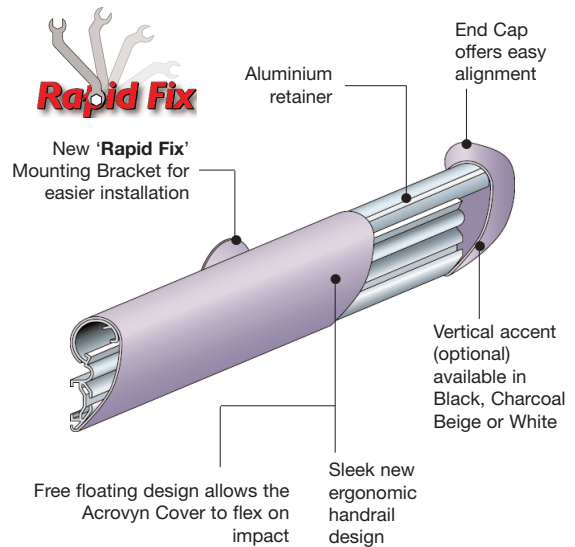

▲ Inmarsat London (UK)

▲ Schwerin Clinic (Germany)

HRWS6C

HRB35

Please Note
This is an unfinished wood product designed for specialist finishing on site

Handrail available in four wood options

Fixings @ 800mm centres

Use the C/S Acrovyn® Colour Chart Pull Out to view our Standard and Semi-standard Colour Chips

C/S Acrovyn® Handrails

▲ Worcestershire Royal Hospital PFI (UK)

▲ University Hospital Denver (USA)

Elegant, ergonomically designed profiles provide the ultimate in form and function. They are constructed to withstand the severe punishment associated with distribution and circulation areas with regular heavily laden traffic. The **HRB20** and **HRBW20** profiles benefit from the new 'Rapid Fix' installation system, which dramatically simplifies installation, saving both time and money.