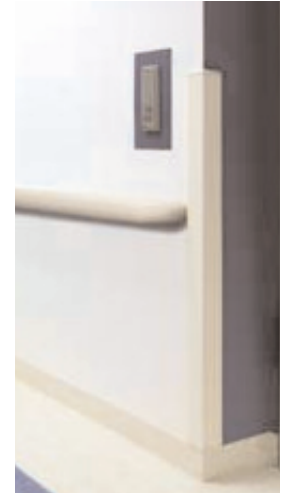

▲ Schwerin Clinic (Germany)