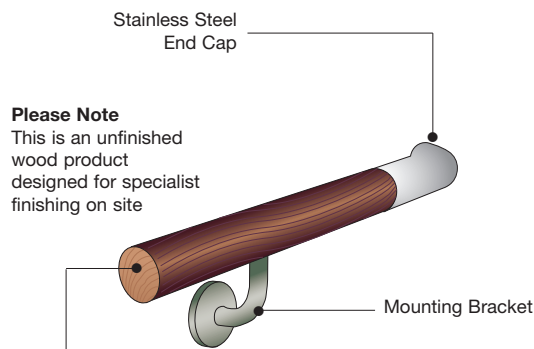

▲ Inmarsat London (UK)

▲ Schwerin Clinic (Germany)

HRWS6C

HRB35

Please Note
This is an unfinished wood product designed for specialist finishing on site

Handrail available in four wood options

Fixings @ 800mm centres

Use the C/S Acrovyn® Colour Chart Pull Out to view our Standard and Semi-standard Colour Chips

C/S Acrovyn® Handrails

▲ Worcestershire Royal Hospital PFI (UK)

▲ University Hospital Denver (USA)

Elegant, ergonomically designed profiles provide the ultimate in form and function. They are constructed to withstand the severe punishment associated with distribution and circulation areas with regular heavily laden traffic. The **HRB20** and **HRBW20** profiles benefit from the new 'Rapid Fix' installation system, which dramatically simplifies installation, saving both time and money.