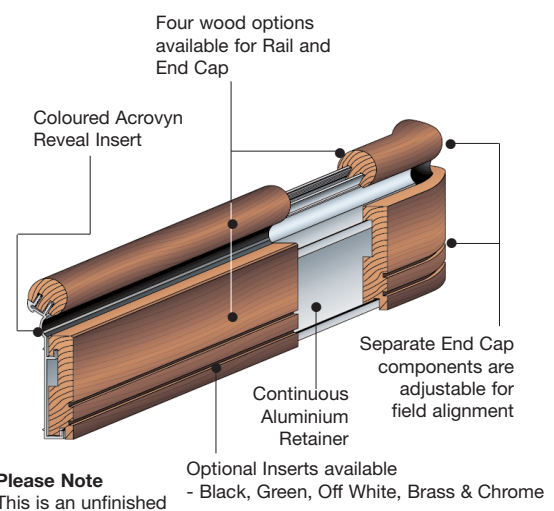

Handrail available in four wood options

Fixings @ 800mm centres

Use the C/S **Acrovyn**® Colour Chart Pull Out to view our **Standard** and **Semi-standard Colour Chips**

▲ Royal Victoria Hospital Belfast (Northern Ireland)

Use the C/S Acrovyn® Colour Chart Pull Out to view our Standard and Semi-standard Colour Chips

C/S Acrovyn® Handrails

▲ Worcestershire Royal Hospital PFI (UK)

▲ University Hospital Denver (USA)

Elegant, ergonomically designed profiles provide the ultimate in form and function. They are constructed to withstand the severe punishment associated with distribution and circulation areas with regular heavily laden traffic. The **HRB20** and **HRBW20** profiles benefit from the new 'Rapid Fix' installation system, which dramatically simplifies installation, saving both time and money.

HRB4C

HRW10C

Fixings @ 800mm centres

Please Note
This is an unfinished wood product designed for specialist finishing on site

Fixings @ 800mm centres

Use the C/S Acrovyn® Colour Chart Pull Out to view our Standard and Semi-standard Colour Chips