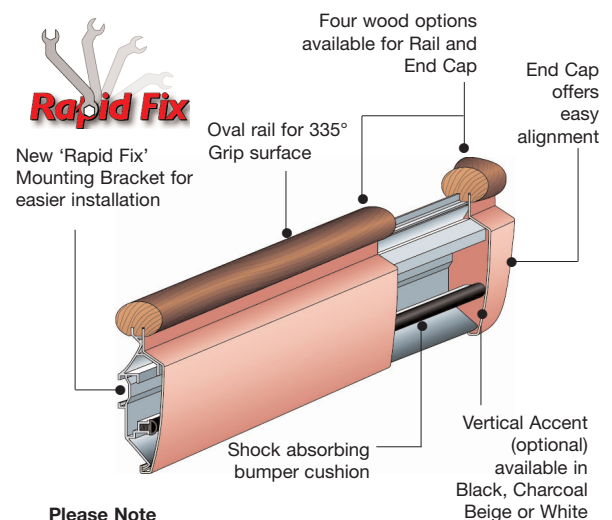

Use the C/S Acrovyn® Colour Chart Pull Out to view our Standard and Semi-standard Colour Chips

C/S Acrovyn® Handrails

▲ Worcestershire Royal Hospital PFI (UK)

▲ University Hospital Denver (USA)

Elegant, ergonomically designed profiles provide the ultimate in form and function. They are constructed to withstand the severe punishment associated with distribution and circulation areas with regular heavily laden traffic. The **HRB20** and **HRBW20** profiles benefit from the new 'Rapid Fix' installation system, which dramatically simplifies installation, saving both time and money.

▲ Maternity Hospital Prague (Czech Republic)

▲ Nurse Maude Hospice (New Zealand)

HRB20

HRBW20

Fixings @ 800mm centres

Please Note
This is an unfinished wood product designed for specialist finishing on site