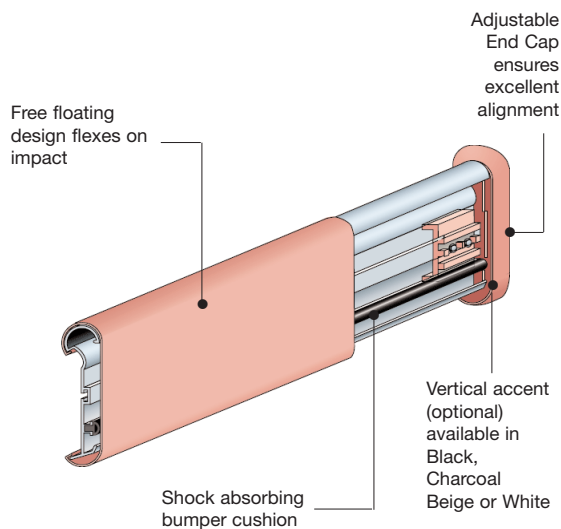

Handrail available in four wood options

Fixings @ 800mm centres

Use the C/S **Acrovyn**® Colour Chart Pull Out to view our **Standard** and **Semi-standard Colour Chips**

▲ Royal Victoria Hospital Belfast (Northern Ireland)

▲ Inmarsat London (UK)

▲ Schwerin Clinic (Germany)

HRWS6C

HRB35

Please Note
This is an unfinished wood product designed for specialist finishing on site

Handrail available in four wood options

Fixings @ 800mm centres

Use the C/S Acrovyn® Colour Chart Pull Out to view our Standard and Semi-standard Colour Chips

C/S Acrovyn® Handrails

▲ Worcestershire Royal Hospital PFI (UK)

▲ University Hospital Denver (USA)

Elegant, ergonomically designed profiles provide the ultimate in form and function. They are constructed to withstand the severe punishment associated with distribution and circulation areas with regular heavily laden traffic. The **HRB20** and **HRBW20** profiles benefit from the new 'Rapid Fix' installation system, which dramatically simplifies installation, saving both time and money.

HRB4C

HRW10C

Fixings @ 800mm centres

Please Note
This is an unfinished wood product designed for specialist finishing on site

Fixings @ 800mm centres

Use the C/S Acrovyn® Colour Chart Pull Out to view our Standard and Semi-standard Colour Chips