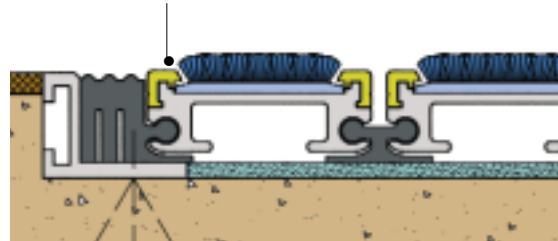

Brass Cap to aluminium rail

C/S **Pediluxe Gold**