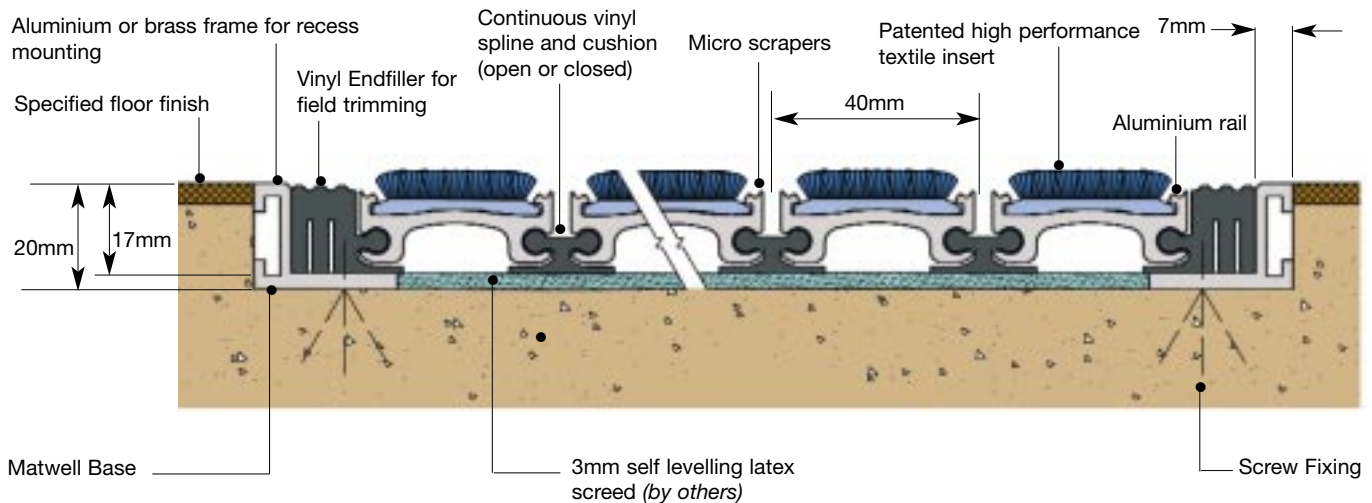

C/S **Pediluxe**® and C/S **Pediluxe Gold**®

C/S **Pediluxe** is the most versatile of all the aluminium profile systems. It combines rugged construction with a luxury 'feel' underfoot and enough tread and colour options to satisfy the most discerning specifier.

Under stringent test conditions C/S **Pediluxe** demonstrated an exceptional load bearing capability which makes it especially suitable for high volume areas such as shopping centres, hospitals and passenger termini, while its elegance recommends it to a multitude of other applications. C/S **Pediluxe** features an open or closed vinyl spline, which either allows waste to drop through or to be retained in deep channels between the rails. For quick and easy installation it's 17mm depth fits directly into most existing mat wells.

C/S **Pediluxe Gold** our brass rail version presents an entrance flooring system of simply stunning quality and appearance.

C/S **Pediluxe** and C/S **Pediluxe Gold** Product Data

- Recess or surface mounted options
- Rolls up for easy matwell cleaning
- Exceptional rolling load capabilities in excess of 500kgs/wheel (C/S **Pediluxe Gold** 350kgs/wheel)
- Up to 8 times more absorbent than competitive products when used in conjunction with C/S **Pedisystems** patented performance textile
- Closed spline option with deep channels allows in situ cleaning along with very high dirt containment
- Open spline option allows dirt to fall into the matwell, the mat is then rolled up for matwell cleaning
- Field changeable inserts without the use of specialist tools for low lifecycle costs
- C/S **Pedijet** logo system option for **Zone 2** applications (see p26)
- Wide range of tread options (see p24)
- Wide range of colour options (see p28)

Brass Cap to aluminium rail